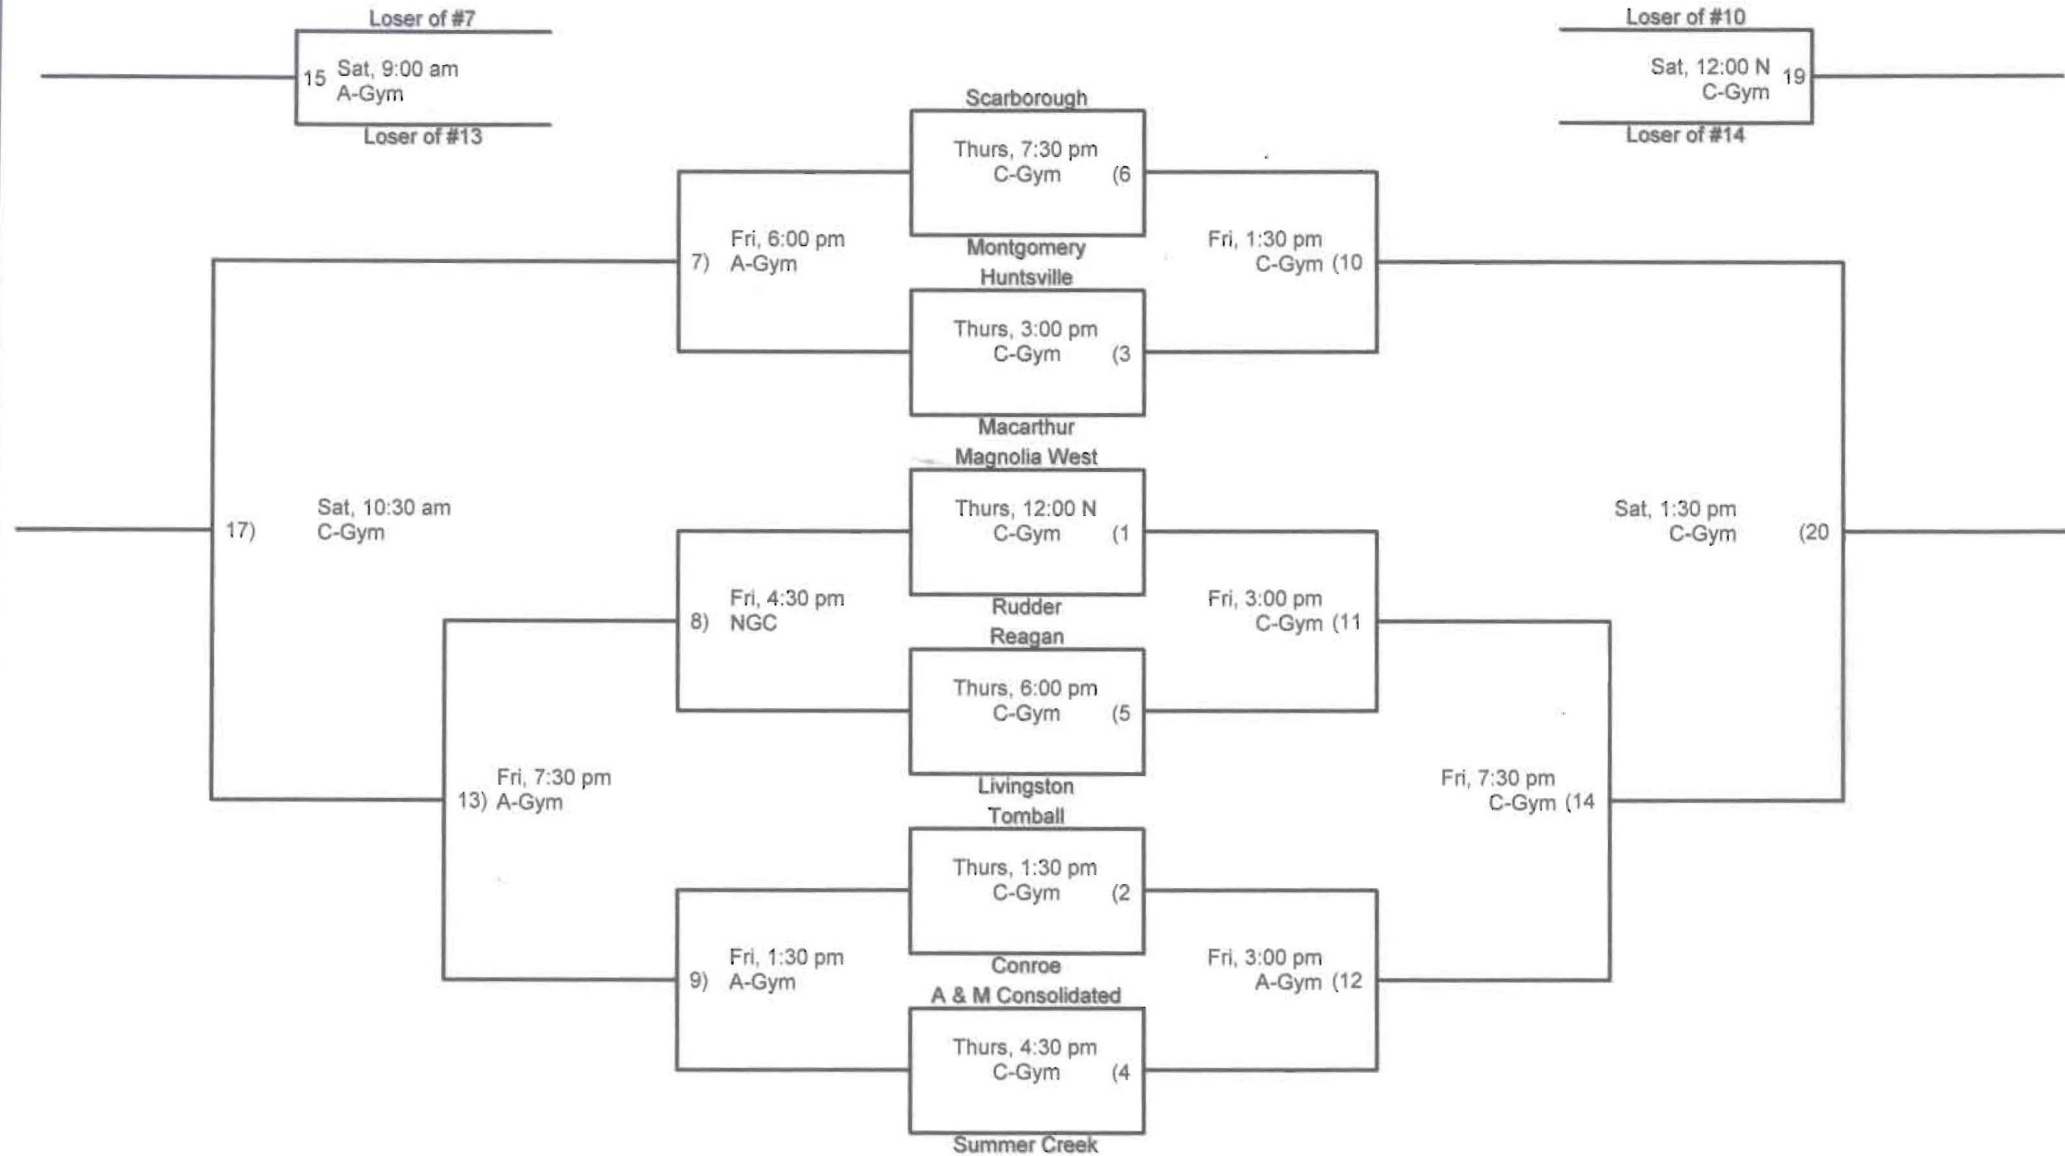

# 2011 STREATER-SMITH NISSAN/SCHURR INSURANCE HOLIDAY TOURNAMENT @ MHS

Bottom Team Wears White (HOME)

C-Gym is the Competition Gym  
A-Gym is the Auxiliary Gym  
NGC is the 9th Grade Center Gym

Loser of #11  
Sat, 9:00 am 18  
C-Gym  
Loser of #12