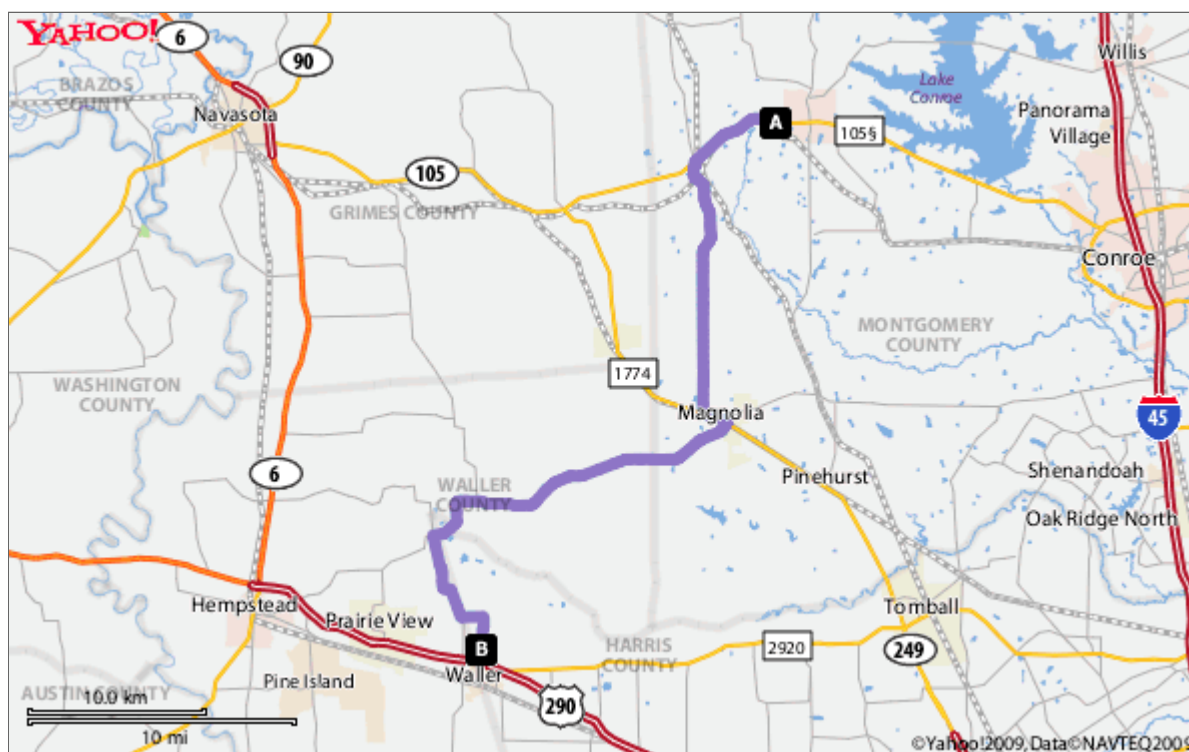

## Directions to Waller High School (936) 372-3654

Total Time: 47 mins, Total Distance: 36.03 mi

Distance

<b>A</b>	1. Start at 22825 HIGHWAY 105 W, MONTGOMERY going toward POOLES RD	go 4 mi
	2. Turn <b>L</b> on S FM 1486 RD(S FM-1486)	go 10.66 mi
	3. Turn <b>L</b> on FM 1774 RD(FM-1774)	go 1.08 mi
	4. Turn <b>R</b> on FM-1488	go 14.28 mi
	5. Turn <b>L</b> on FM-362	go 3.78 mi
	6. Turn <b>L</b> on KNEBEL RD	go 0.94 mi
	7. Turn <b>R</b> on FIELDS STORE RD	go 1.3 mi
<b>B</b>	8. Arrive at 20950 FIELDS STORE RD, WALLER, on the <b>L</b>	

Time: 47 mins, Distance: 36.03 mi

When using any driving directions or map, it's a good idea to do a reality check and make sure the road still exists, watch out for construction, and follow all traffic safety precautions. This is only to be used as an aid in planning.