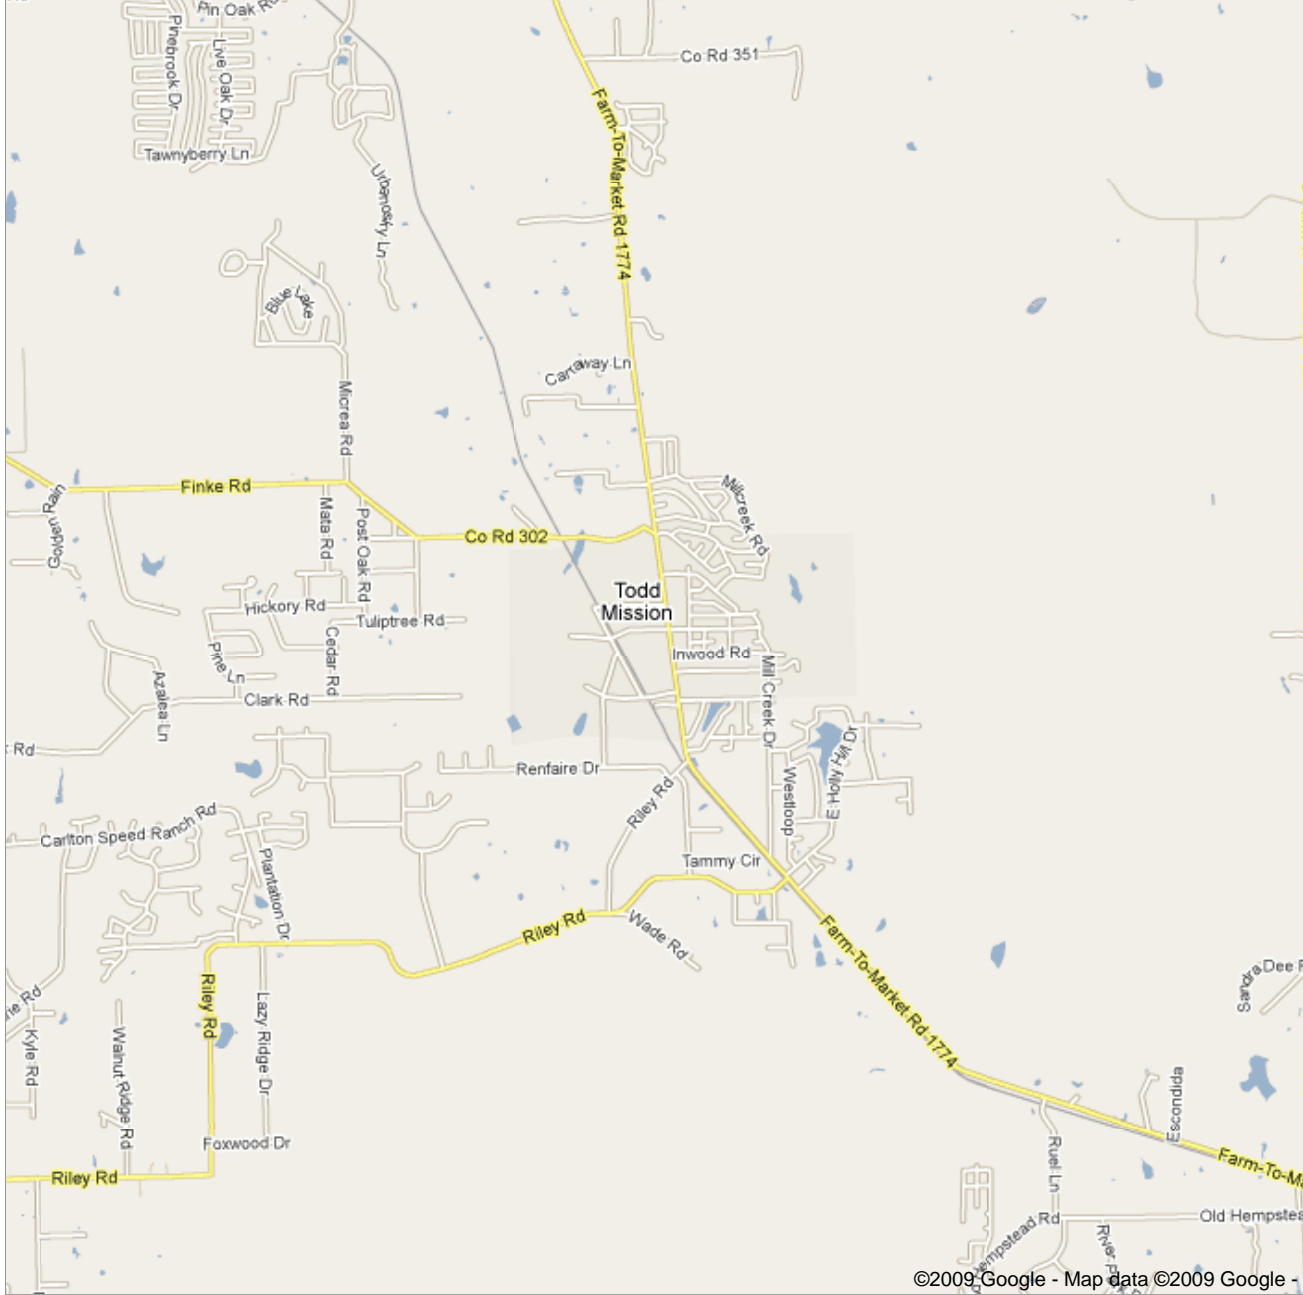

Directions to 14350 Farm-To-Market 1488,
Montgomery, TX 77316
12.2 mi – about 23 mins

Save trees. Go green!
Download Google Maps on your phone at google.com/gmm

 22825 Old Highway 105 W, Montgomery, TX 77316

-
- | | |
|---|----------------------------|
|  1. Head northeast on Old Hwy 105 W/Old State Hwy 105 toward S Mt Mariah Rd
Continue to follow Old Hwy 105 W
About 3 mins | go 1.4 mi
total 1.4 mi |
|  2. Turn right at S Farm to Market Rd 1486
About 5 mins | go 2.3 mi
total 3.7 mi |
|  3. Turn left at Jackson Rd
About 9 mins | go 5.1 mi
total 8.8 mi |
| 4. Continue onto Farm to Market Rd 149
About 6 mins | go 3.4 mi
total 12.2 mi |
|  5. Turn right at Farm-To-Market 1488 W
Destination will be on the right | go 26 ft
total 12.2 mi |

 14350 Farm-To-Market 1488, Montgomery, TX 77316

These directions are for planning purposes only. You may find that construction projects, traffic, weather, or other events may cause conditions to differ from the map results, and you should plan your route accordingly. You must obey all signs or notices regarding your route.