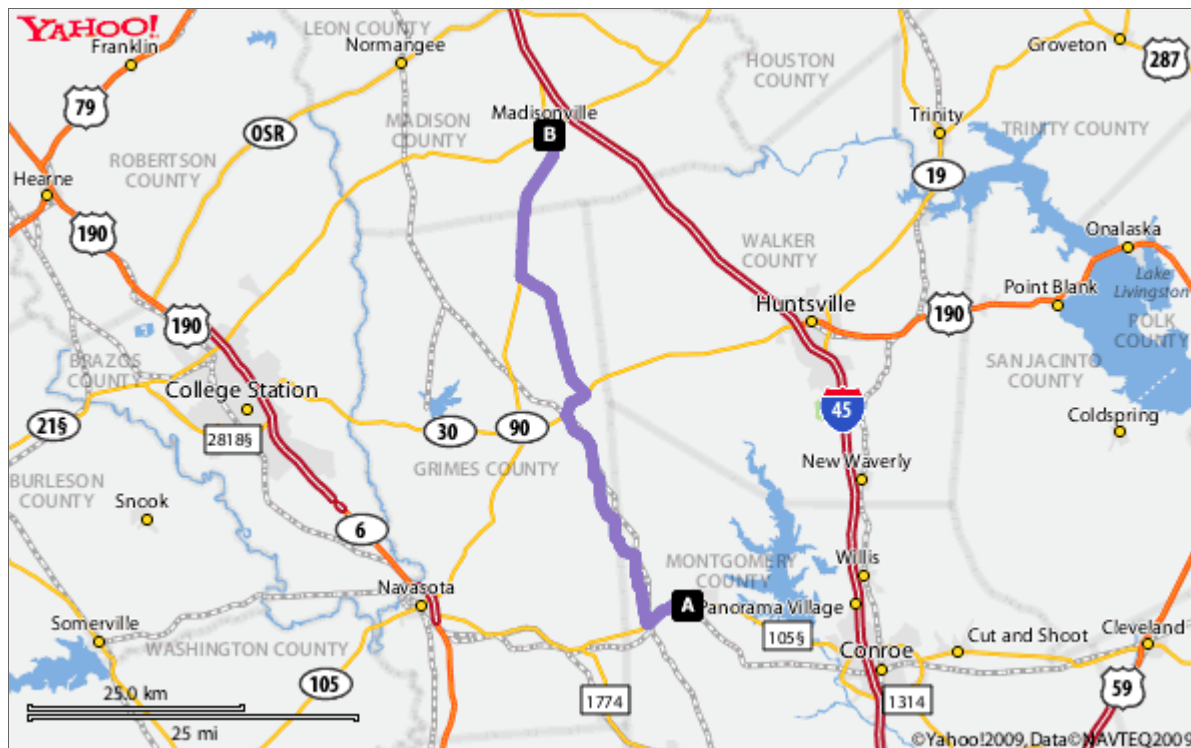

Directions to 811 S May St, Madisonville, TX 77864-2565 

Total Time: 57 mins, Total Distance: 50.87 mi

Distance

A	1. Start at 22825 HIGHWAY 105 W, MONTGOMERY going toward POOLES RD	go 4 mi
	2. Turn R on N FM 1486 RD	go 7.87 mi
	3. Continue on FM-1486	go 5.65 mi
	4. Turn L on FM-1486	go 0.71 mi
	5. Turn R on FM-1486	go 5.81 mi
	6. Turn R on TX-30	go 2.55 mi
	7. Turn L on FM-2620	go 11.47 mi
	8. Turn R on LEON ST	go 36 ft
	9. Turn L on FM-1696	go 0.18 mi
	10. Turn R on HIGHWAY 90 N(TX-90)	go 6.38 mi
	11. Continue to follow TX-90	go 6.07 mi
	12. Turn R on E SOUTH ST(TX-90)	go 0.16 mi
	13. Turn R on S MAY ST(TX-75)	go 46 ft
B	14. Arrive at 811 S MAY ST, MADISONVILLE, on the L	

Time: 57 mins, Distance: 50.87 mi

When using any driving directions or map, it's a good idea to do a reality check and make sure the road still exists, watch out for construction, and follow all traffic safety precautions. This is only to be used as an aid in planning.