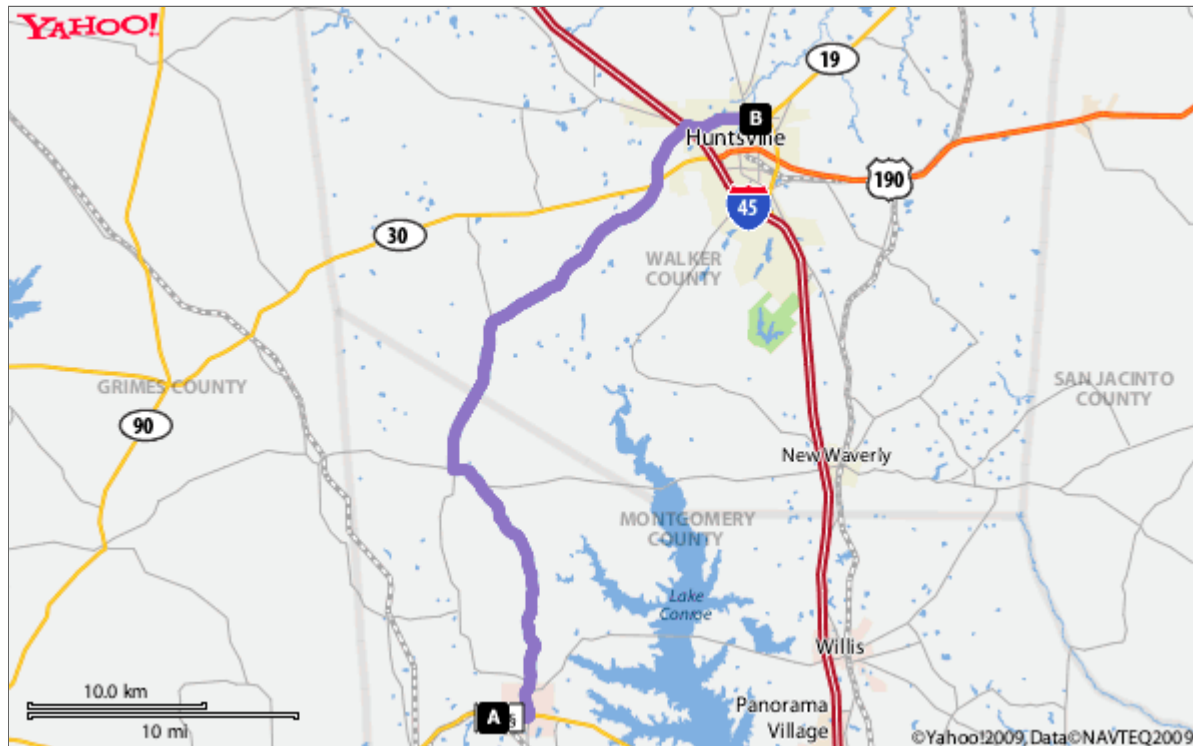

## Directions to 441 Fm 2821 Rd E, Huntsville, TX 77320-9223

Total Time: 43 mins, Total Distance: 34.62 mi

	Distance
<b>A</b> 1. Start at 22825 HIGHWAY 105 W, MONTGOMERY going toward OLD DOBBIN PLANTERSVIL RD	go 0.33 mi
2. Continue on EVA ST(W;)	go 1.11 mi
3. Turn <b>L</b> on LIBERTY ST(FM-149)	go 1.27 mi
4. Continue on FM 149 RD(FM-149)	go 9.15 mi
5. Continue on FM 149	go 1.5 mi
6. Turn <b>R</b> on FM 1791 RD(FM-1791)	go 15.57 mi
7. Continue on FM-1791	go 2.61 mi
8. Continue on STATE HIGHWAY 75 N(TX-75)	go 0.25 mi
9. Continue on TX-75 N	go 0.57 mi
10. Turn <b>L</b> on FM 2821 RD W(W; RD)	go 1.79 mi
11. Continue on FM 2821 RD E(E; RD)	go 0.47 mi
<b>B</b> 12. Arrive at 441 FM 2821 RD E, HUNTSVILLE, on the <b>R</b>	

Time: 43 mins, Distance: 34.62 mi

When using any driving directions or map, it's a good idea to do a reality check and make sure the road still exists, watch out for construction, and follow all traffic safety precautions. This is only to be used as an aid in planning.