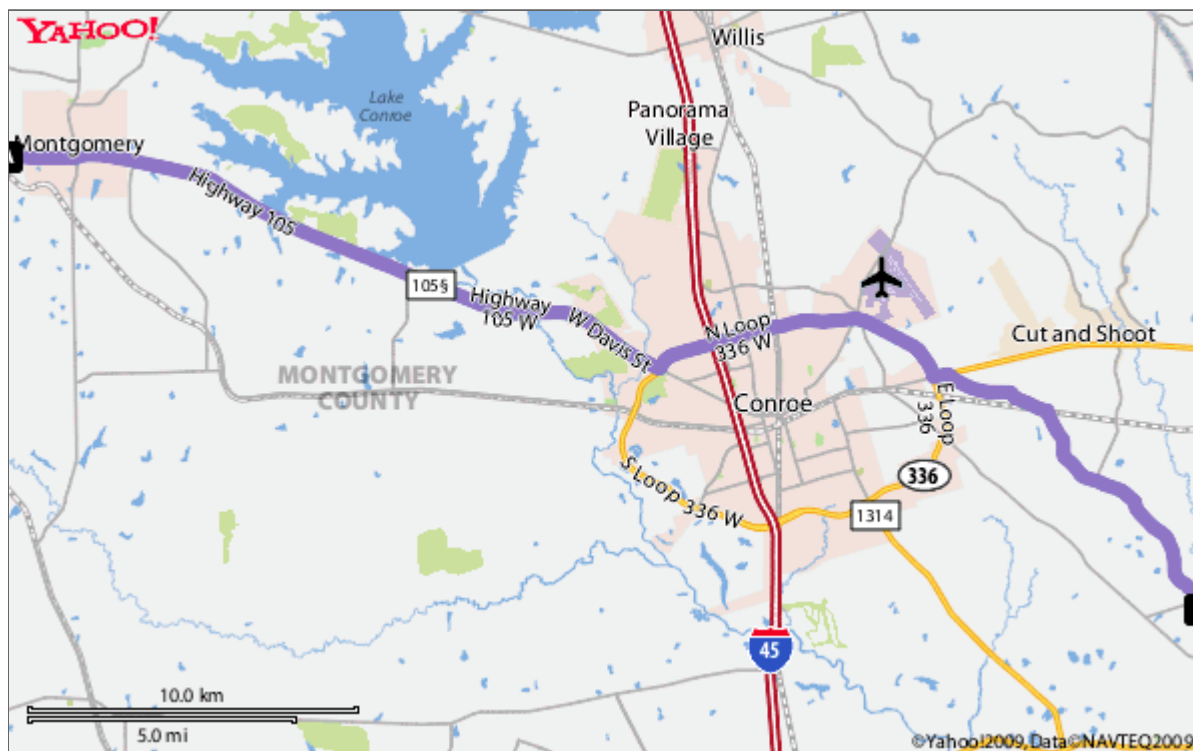

Directions to Conroe Independent School Dist (936) 709-2000

Total Time: 40 mins, Total Distance: 28.78 mi

	Distance
A 1. Start at 22825 HIGHWAY 105 W, MONTGOMERY going toward OLD DOBBIN PLANTERSVIL RD	go 0.33 mi
2. Continue on EVA ST(W;)	go 2.14 mi
3. Continue on HIGHWAY 105(W;)	go 9.51 mi
4. Continue on W DAVIS ST(W;)	go 2.43 mi
5. Turn L on N TX-336-LOOP W	go 1.21 mi
6. Continue on N LOOP 336 W(TX-336-LOOP)	go 5.14 mi
7. Turn L on E DAVIS ST(TX-105)	go 0.23 mi
8. Continue to follow TX-105	go 443 ft
9. Turn R on FM 1485 RD(FM-1485)	go 7.72 mi
B 10. Arrive at 13470 FM 1485 RD, CONROE, on the R	

Time: 40 mins, Distance: 28.78 mi

When using any driving directions or map, it's a good idea to do a reality check and make sure the road still exists, watch out for construction, and follow all traffic safety precautions. This is only to be used as an aid in planning.