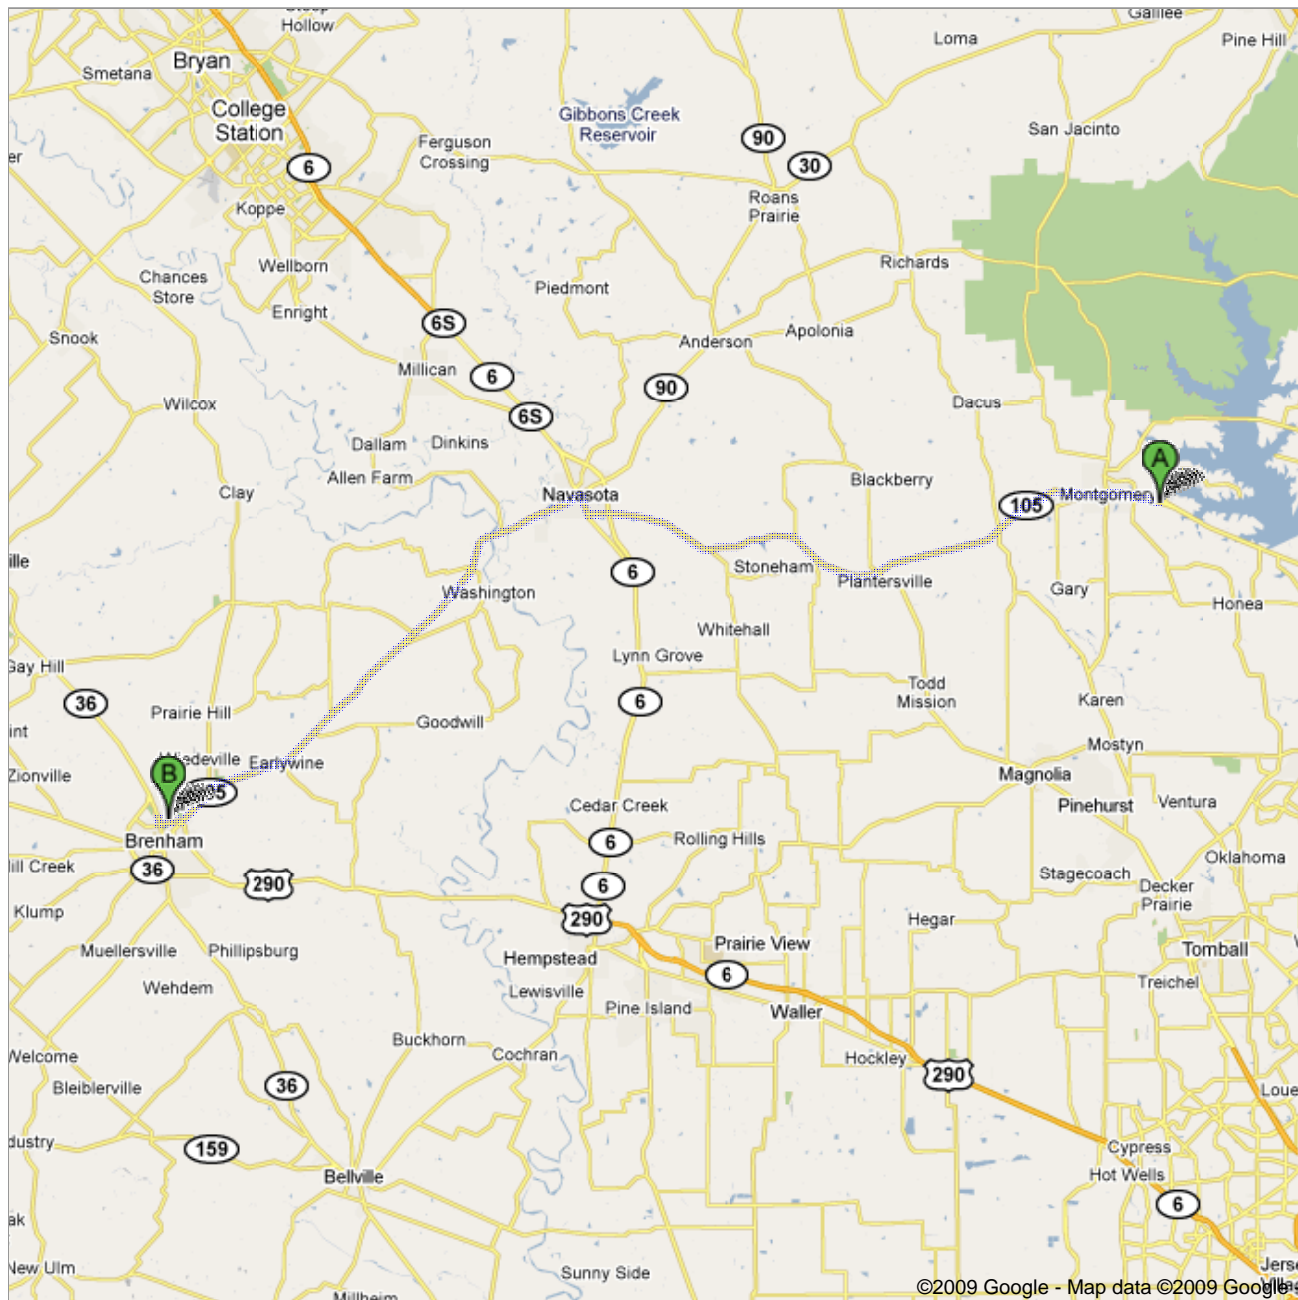

Directions to 525 A H Ehrig Dr, Brenham, TX

77833

53.7 mi – about 1 hour 25 mins

**Save trees. Go green!**  
Download Google Maps on your phone at [google.com/gmm](http://google.com/gmm)

 Hwy 105 W, Montgomery, TX 77356

- 
- |  |   |                             |
|--|---|-----------------------------|
|  | 1. Head <b>west</b> on <b>TX-105 W</b> toward <b>Freeport Dr</b><br>About 41 mins                       | go 26.6 mi<br>total 26.6 mi |
|  | 2. Continue onto <b>TX-515 Spur W</b><br>About 1 min  | go 0.9 mi<br>total 27.5 mi  |
|  | 3. Turn <b>right</b> at <b>S Lasalle St</b><br>About 2 mins   | go 1.0 mi<br>total 28.5 mi  |
|  | 4. Turn <b>left</b> at <b>TX-105 W/E Washington Ave</b><br>Continue to follow TX-105 W<br>About 37 mins | go 23.7 mi<br>total 52.1 mi |
|  | 5. Turn <b>right</b> at <b>E Blue Bell Rd/Farm to Market 577</b><br>About 2 mins                        | go 1.0 mi<br>total 53.1 mi  |
|  | 6. Turn <b>right</b> at <b>N Park St</b><br>About 1 min   | go 0.3 mi<br>total 53.4 mi  |
|  | 7. Take the 3rd <b>right</b> onto <b>A H Ehrig Dr</b><br>Destination will be on the left<br>About 1 min | go 0.3 mi<br>total 53.7 mi  |

 525 A H Ehrig Dr, Brenham, TX 77833

These directions are for planning purposes only. You may find that construction projects, traffic, weather, or other events may cause conditions to differ from the map results, and you should plan your route accordingly. You must obey all signs or notices regarding your route.

Map data ©2009 , Google